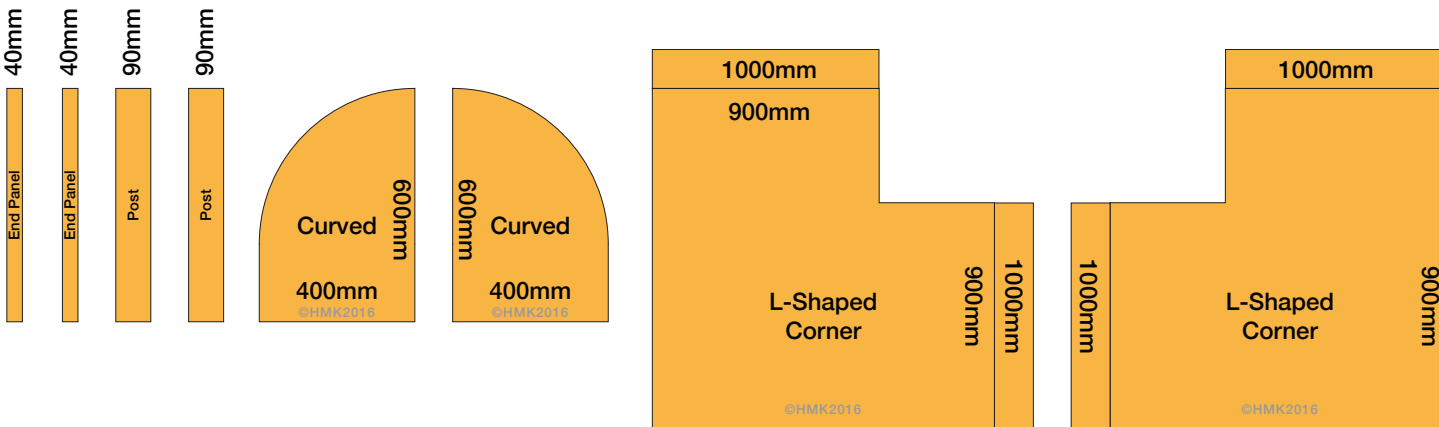

Base / Tall Cabinets