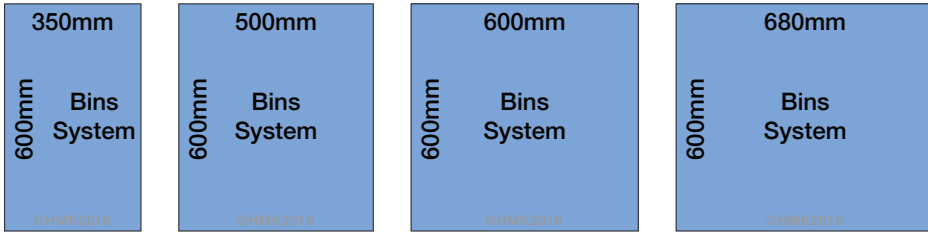

600mm

680mm
Tall Microwave /
Coffee Steamer
Built In
©HMK2016

600mm

680mm
Wall Microwave
Built In
©HMK2016

350mm

580mm
Wall Microwave
Built In
©HMK2016

350mm

Appliance Housings - Continued