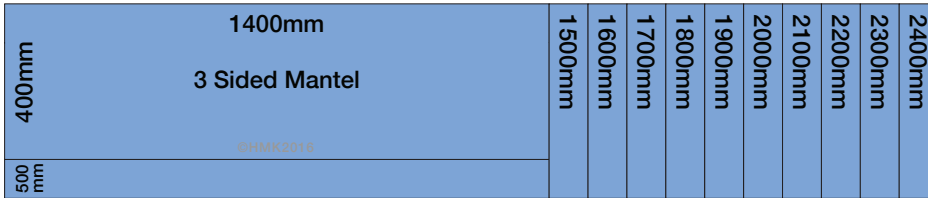

Appliance Housings - Continued

100mm	600mm					
400mm	Extractors Freestanding	700mm	800mm	900mm	1000mm	1100mm
	©HMK2016					1200mm

Base / Tall Cabinets