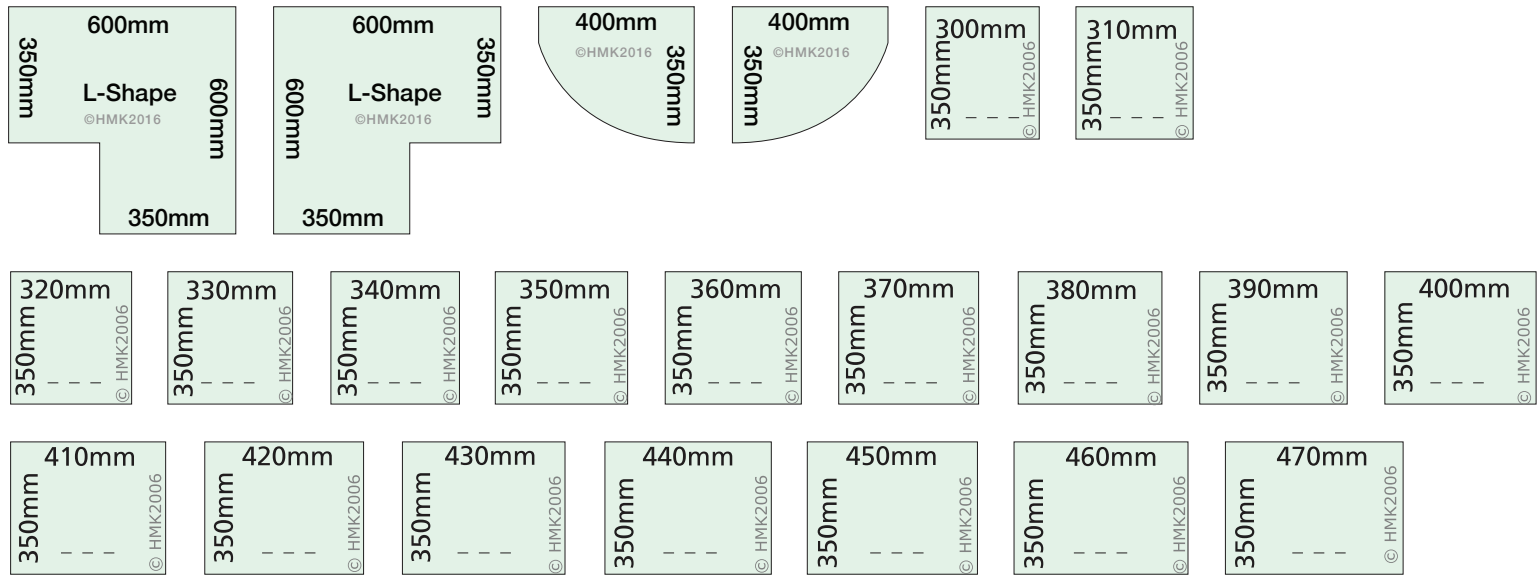

Wall Cabinets